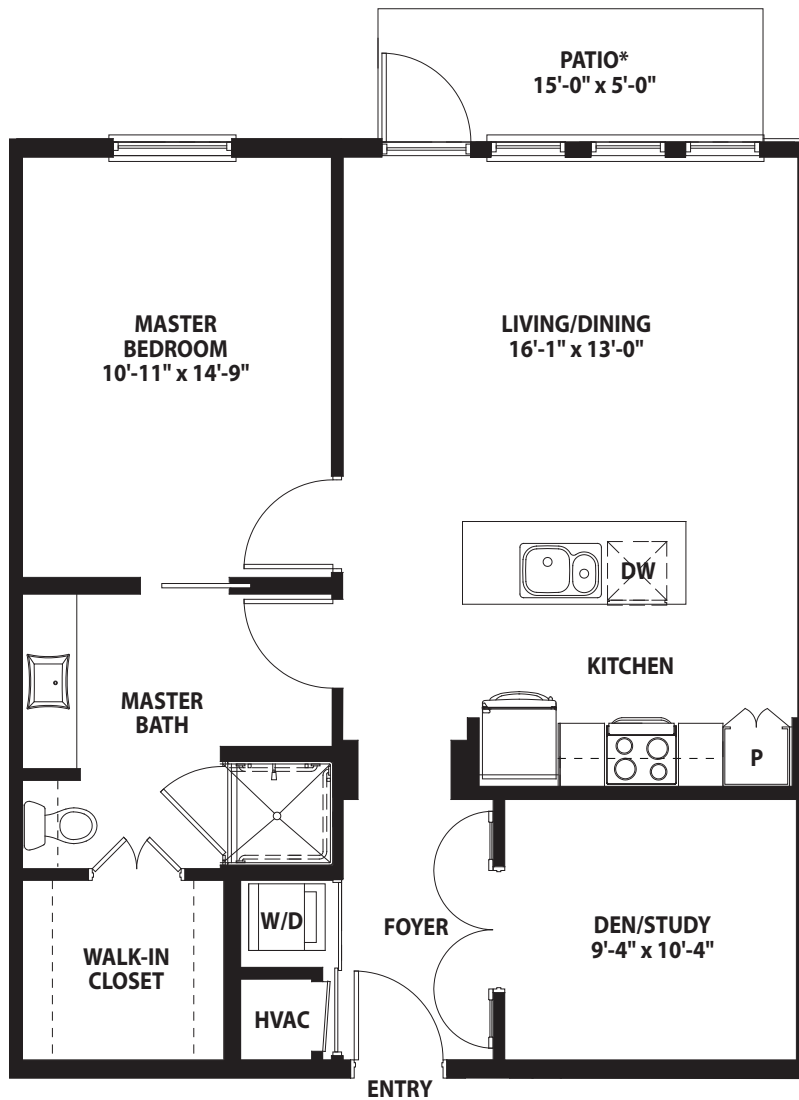

COPANO BAY FLOOR PLAN AT MIRADOR

1 BEDROOM, 1 BATH WITH DEN/STUDY

*Actual dimensions may vary slightly.
On select units.